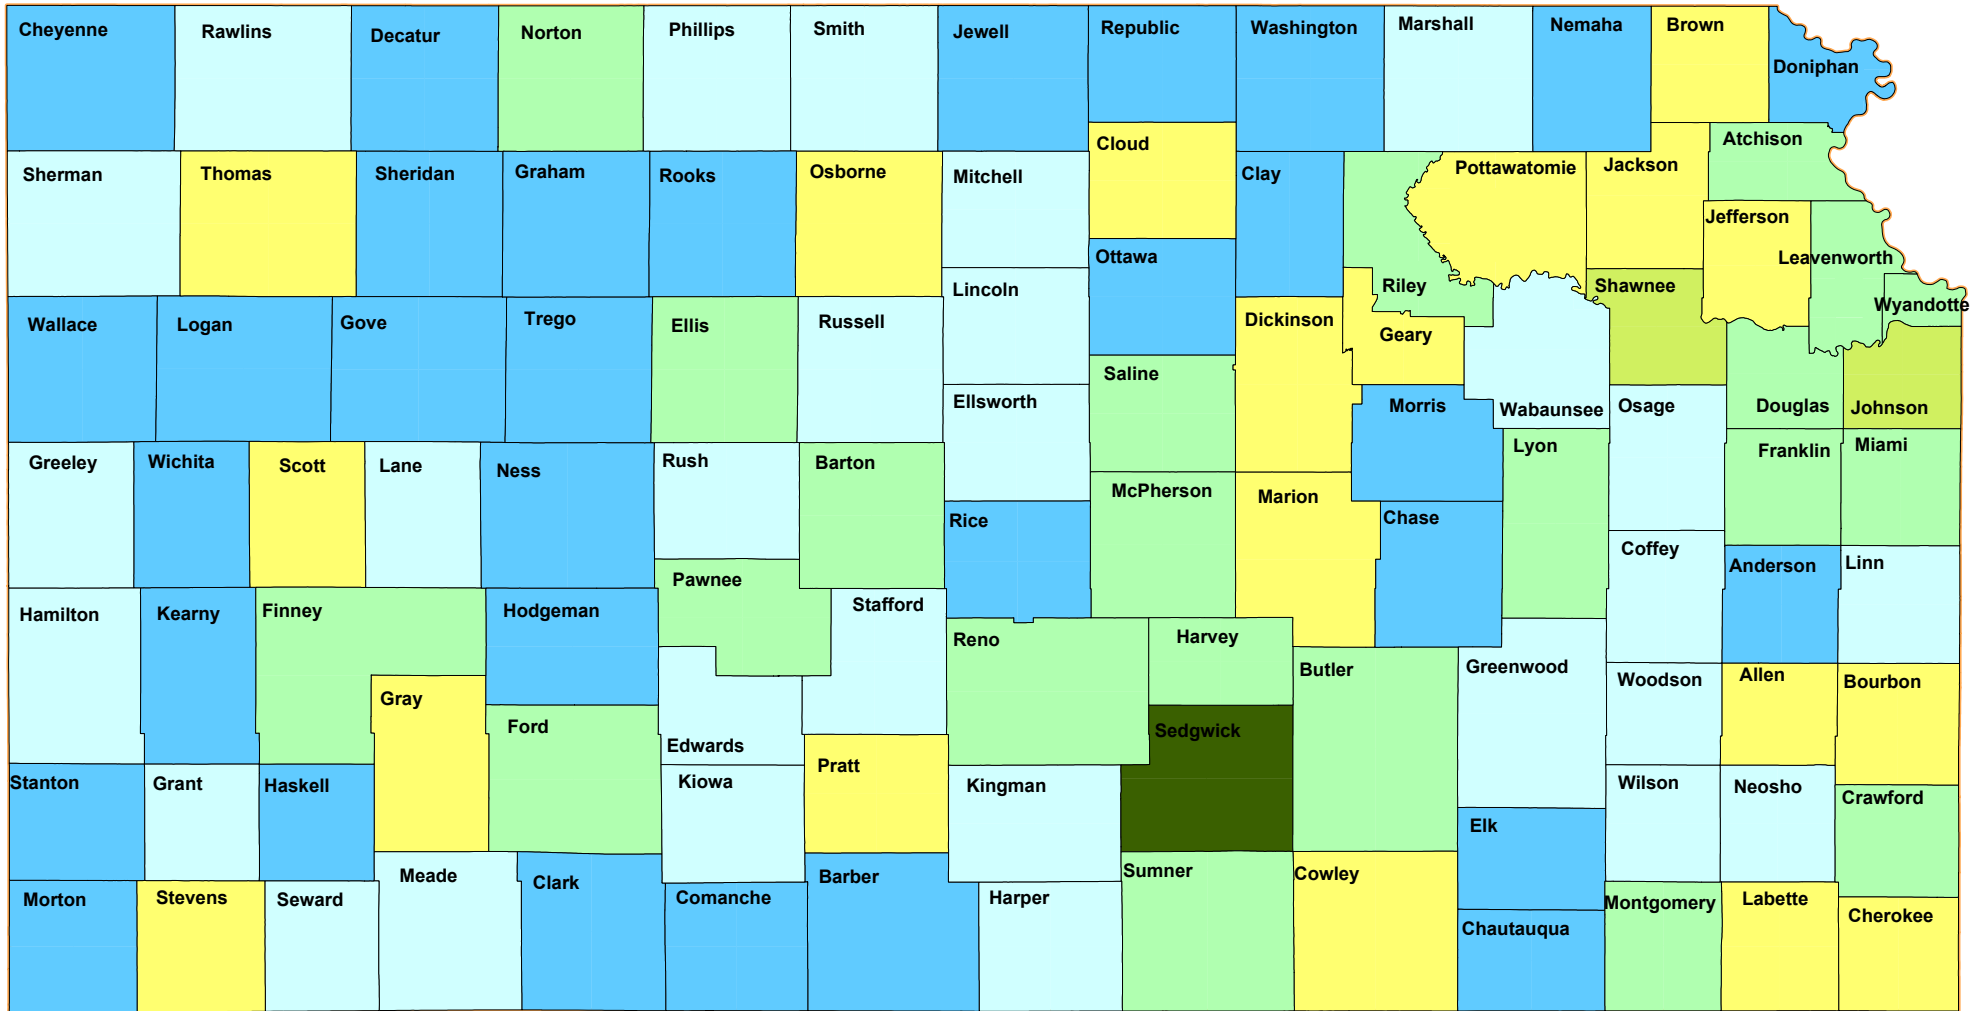

Total Licensed Addiction Counselors and Clinical Addiction Counselors in Kansas

Data Source: As reported by Behavioral Sciences Regulatory Board as of 12.19.11

Total Licensed Addiction Counselors and Clinical Addiction Counselors in Kansas