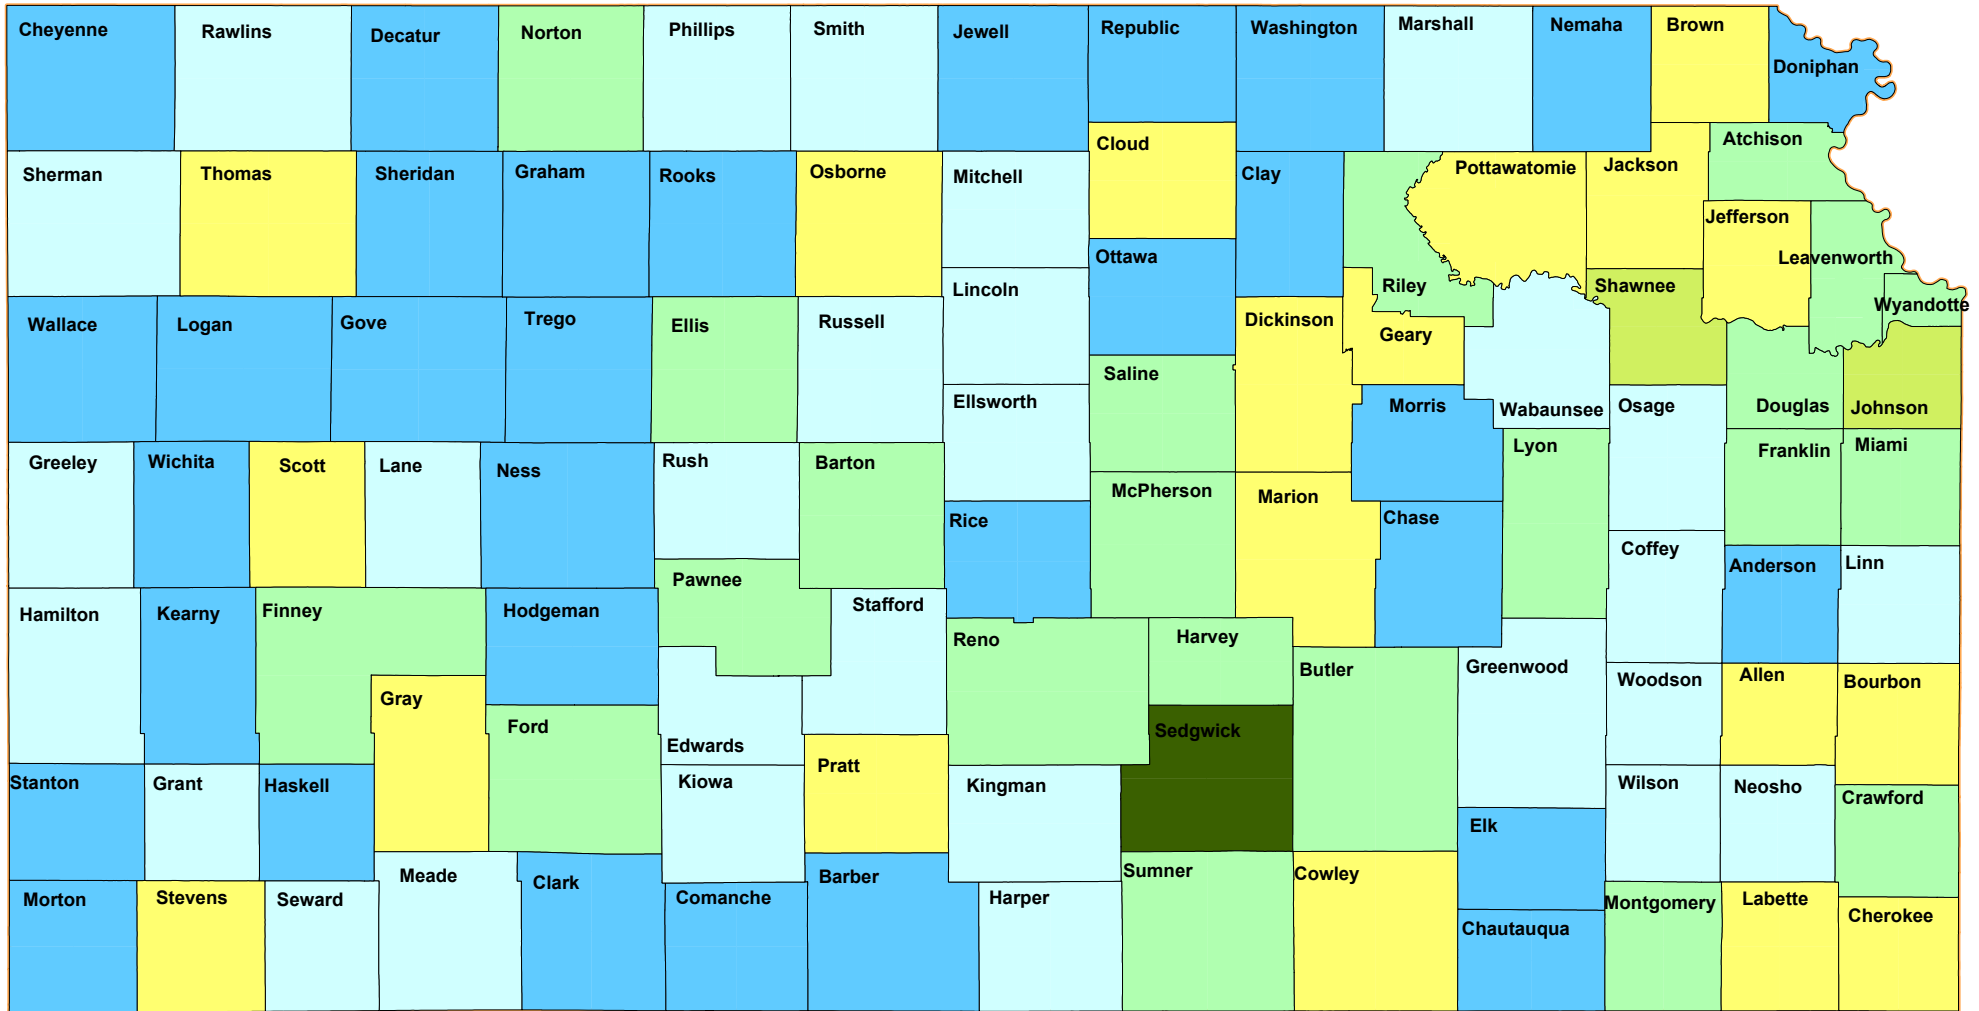

Total Licensed Addiction Counselors and Clinical Addiction Counselors in Kansas

Data Source: As reported by Behavioral Sciences Regulatory Board as of 12.19.11