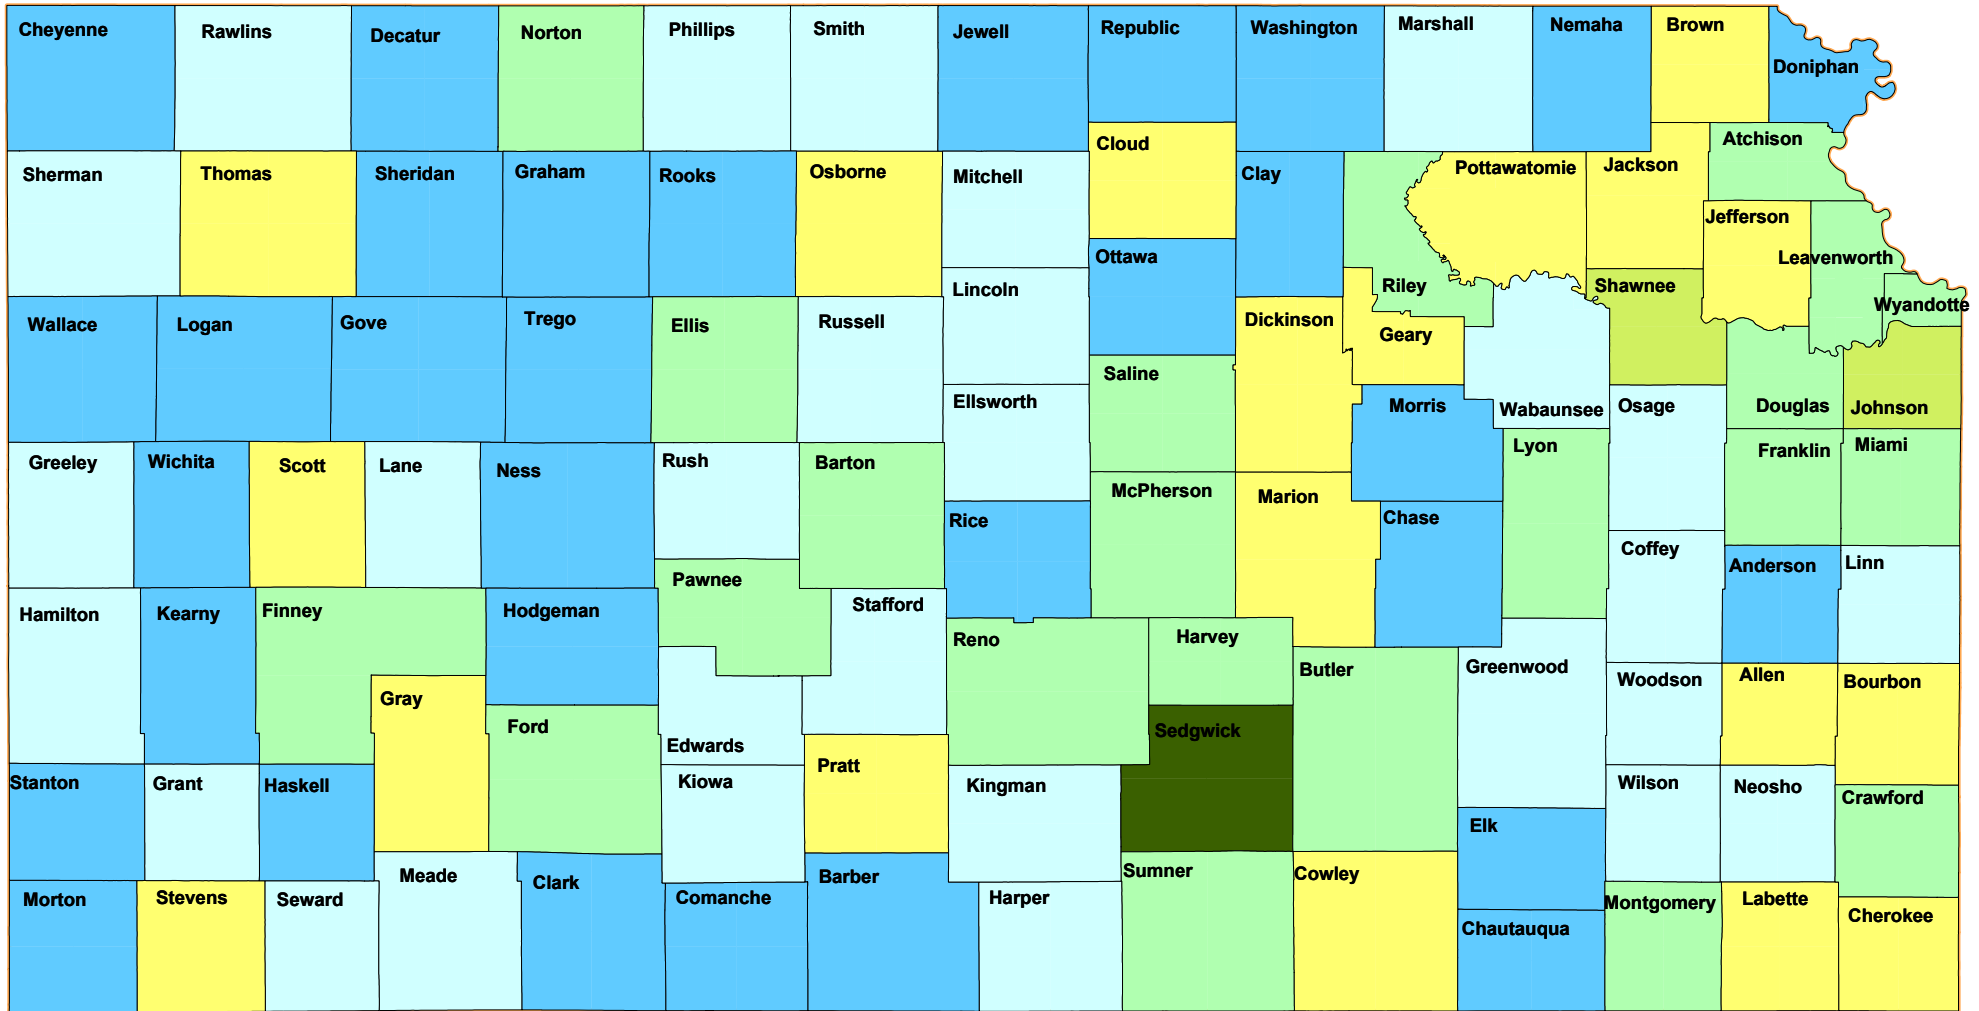

Total Licensed Addiction Counselors and Clinical Addiction Counselors in Kansas

Data Source: As reported by Behavioral Sciences Regulatory Board as of 12.19.11

Total Licensed Addiction Counselors and Clinical Addiction Counselors in Kansas