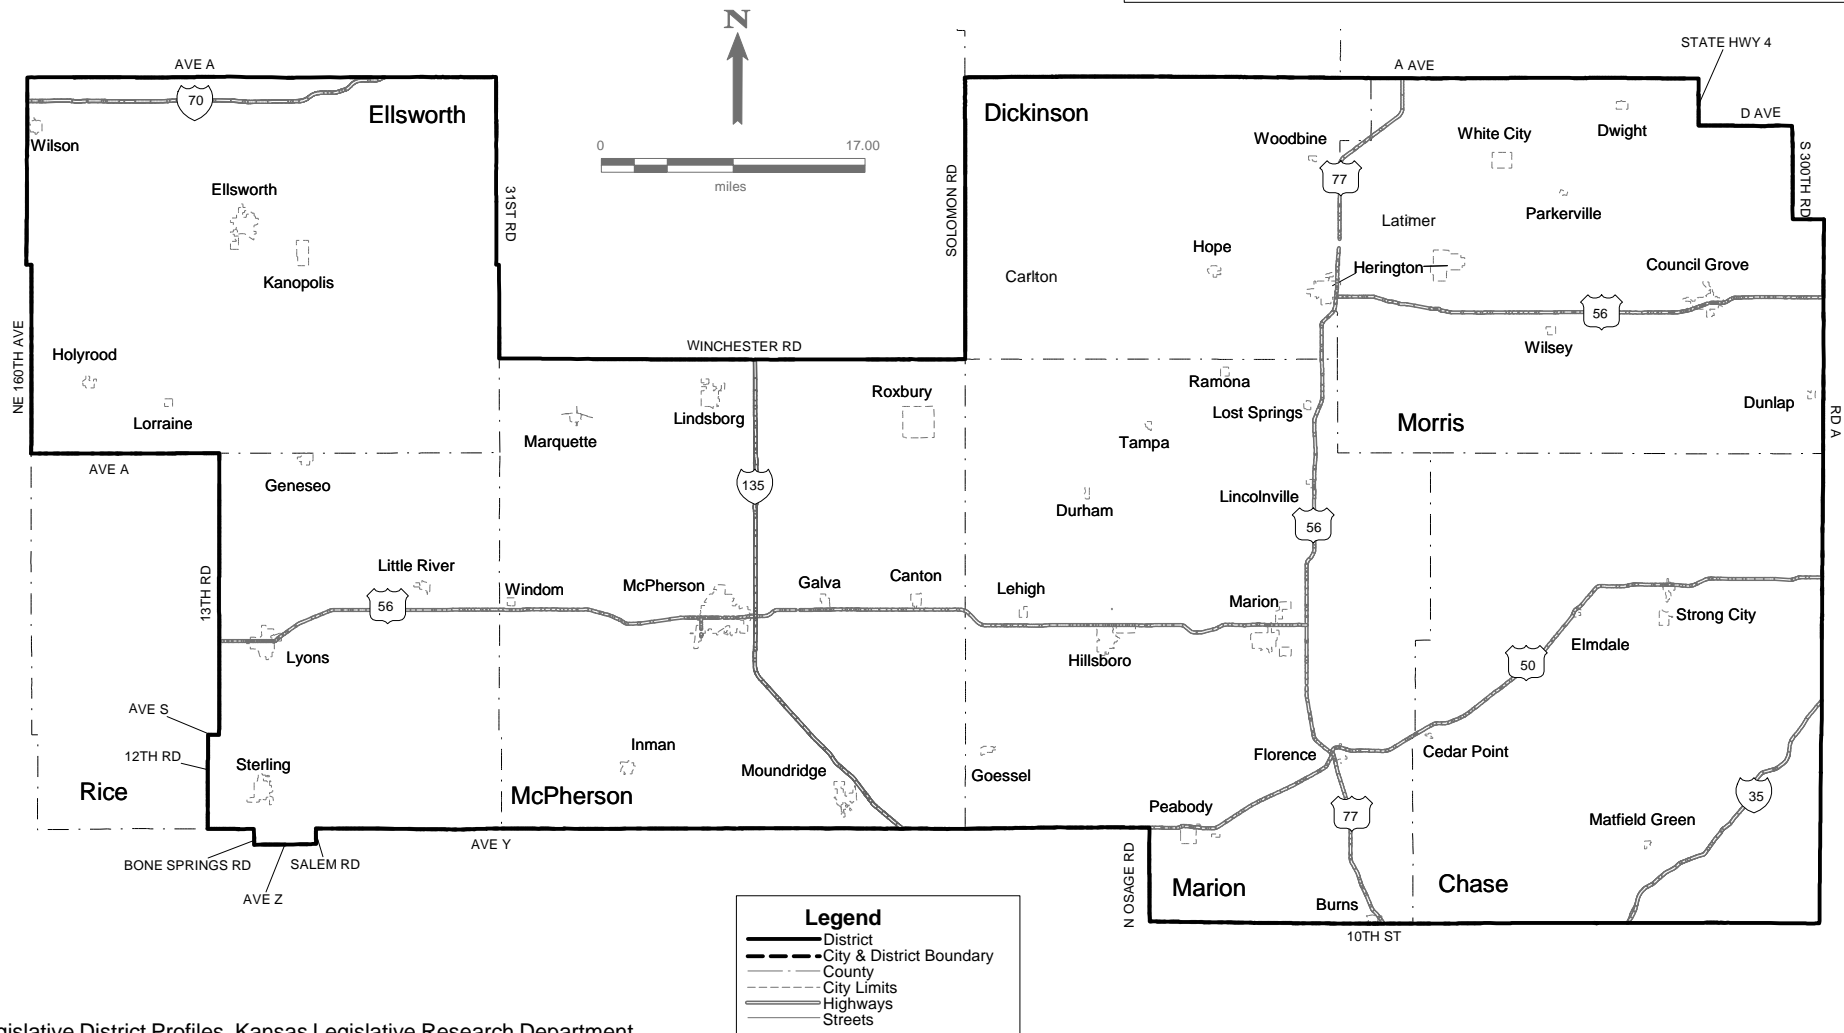

# Senate District 35

Chase, Ellsworth, Marion, McPherson and Morris Counties

Dickinson County: Cities: Carlton, Herington, Hope and Woodbine;

Townships: Banner, Garfield, Holland, Hope, Jefferson, Liberty, Logan, Lyon, Newbern, Ridge, Union and Wheatland

Rice County: Cities: Geneseo, Little River, Lyons and Sterling;

Townships: Atlanta, East Washington, Galt, Harrison, Mitchell, Odessa, Rockville, Sterling, Union, Victoria, West Washington and Wilson

**Legend**

- District
- - - City & District Boundary
- County
- City Limits
- Highways
- Streets