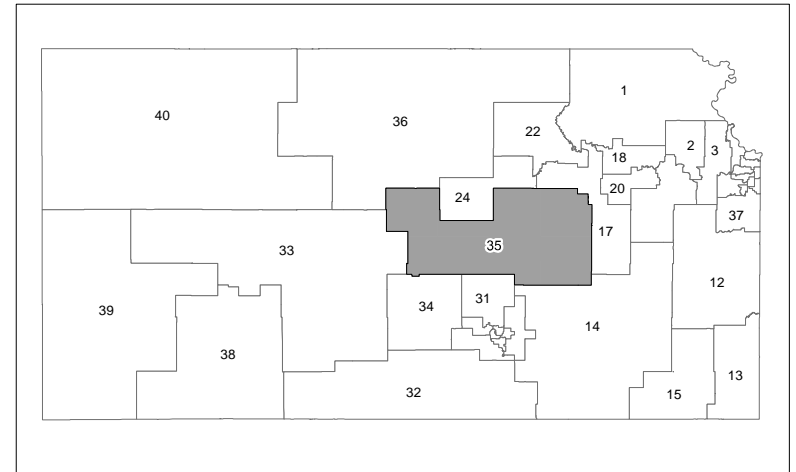

# Senate District 35

Chase, Ellsworth, Marion, McPherson and Morris Counties

Dickinson County: Cities: Carlton, Herington, Hope and Woodbine;

Townships: Banner, Garfield, Holland, Hope, Jefferson, Liberty, Logan, Lyon, Newbern, Ridge, Union and Wheatland

Rice County: Cities: Geneseo, Little River, Lyons and Sterling;

Townships: Atlanta, East Washington, Galt, Harrison, Mitchell, Odessa, Rockville, Sterling, Union, Victoria, West Washington and Wilson

**Legend**

- District
- - - City & District Boundary
- County
- City Limits
- Highways
- Streets